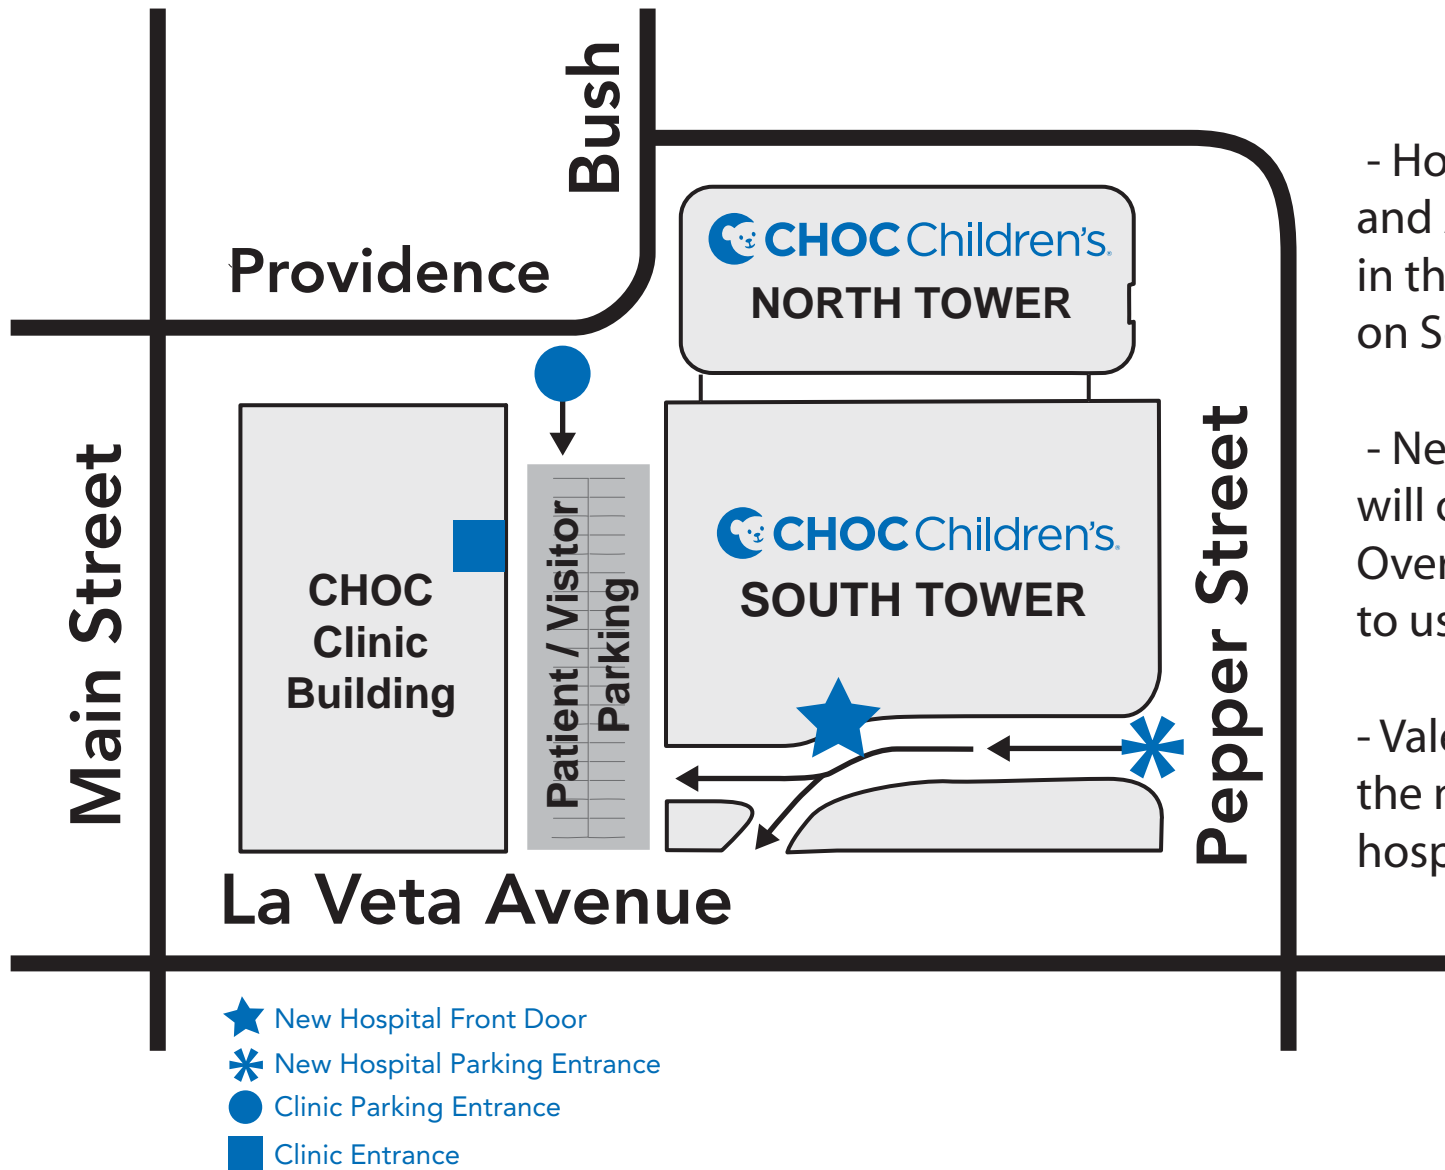

CHOC Children's Admitting to Open in New South Tower!

- Hospital front door and Admitting will open in the new South Tower on September 15.

- New parking entrance will open on Pepper St. Oversized vehicles need to use the new entrance.

- Valet will be located at the new entrance of the hospital.